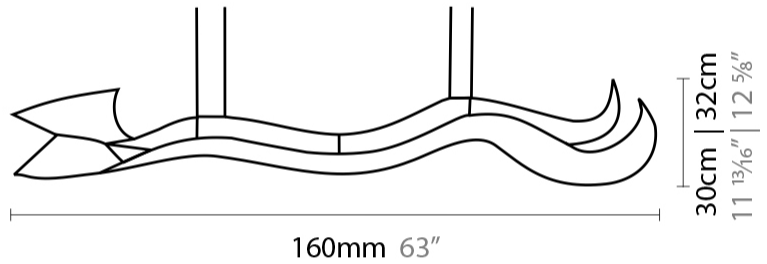

TEMPO PERSO SUSPENSION

D131256- _____
base number

1. To build a product code in our configurator select the specify button on the base model # product page
2. To build a manual product code on this datasheet choose from the options listed below in blue font and add the suffix to the base model #

GENERAL

Series: Tempo Perso
Brand: Knikerboker
Division: Design
Mounting Type: Suspension
Mounting Location: Ceiling
Subcategory: Pendant

PHYSICAL

Shape: Curves
Length (mm): 160
Length (in): 63
Height (mm): 300
Height (in): 11 ¹³/₁₆
Light Distribution: Indirect
Fixture Finish: EWH / EBK / MAN / COF / PRD / SLF / GLF / CLF / BRL / EWS / EWG / EWC / EWR / EBS / EBG / EBC / EBC / EBB / MAS / MAD / MAC / MAB / COS / CGO / CCL / CBL / PRS / PRG / PRC / PRB
Fixture Material: Aluminum
Cable Details: 4 Steel Cables 2000mm / 78 3/4" - Silicon Cable 2000mm / 78 3/4"

ELECTRICAL

Lamp Type: LED
Total Output Wattage (W): 40
Dimming: Tri-Mode (Non-Dimming and Phase Dimming (120Vac only) and 0-10V Dimming)
Driver Included: Yes
Driver Location: Integrated
Driver Type: Constant Current - Universal
Driver Class: Class 2
Input Voltage (V): 120 - 277
Constant Current (MA): 250
Upon Request: 0-10Vdc dimming / Phase dimming @120Vac / 277Vac

LED

Number of LEDs: 4
Color Temperature (°K): 3000
Max. Delivered Lumen (lm): 4400
CRI: >85 CRI
Lamp Life (hrs): 50000

OPTICAL

RATINGS AND CERTIFICATIONS

Certified By: CSA Certified to UL and CSA Standards
IP rating: IP20