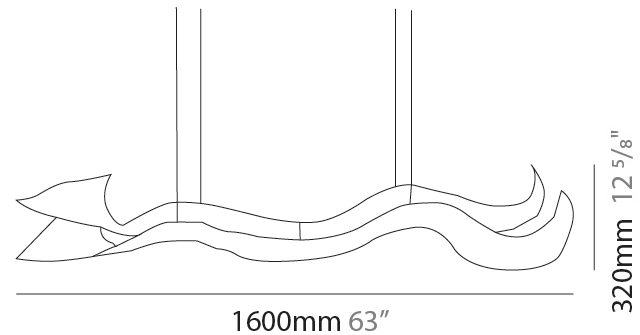

GENERAL

Series: Tempo Perso
Brand: Knikerboker
Division: Design
Mounting Type: Suspension
Mounting Location: Ceiling
Subcategory: Pendant

PHYSICAL

Shape: Abstract
Length (mm): 1600
Length (in): 63
Height (mm): 320
Height (in): 12 5/8
Extension (mm): 2000
Extension (in): 78 3/4
Light Distribution: Direct
Fixture Finish: EWH / EBK / MAN / COF / PRD / SLF / GLF / CLF / BRL / EWS / EWG / EWC / EWR / EBS / EBG / EBC / EBB / MAS / MAD / MAC / MAB / COS / CGO / CCL / CBL / PRS / PRG / PRC / PRB
Fixture Material: Aluminum
Cable Details: 4 Steel Cables 2000mm / 78 3/4" - Silicon Cable 2000mm / 78 3/4"

ELECTRICAL

Lamp Type: LED
Bulb Included: Bulb Included
Total Output Wattage (W): 40
Dimming: Tri-Mode (Non-Dimming and Phase Dimming (120Vac only) and 0-10V Dimming)
Driver Included: Yes
Driver Location: Integrated
Driver Type: Constant Current - Universal
Driver Class: Class 2
Input Voltage (V): 120 - 277
Constant Current (MA): 250
Upon Request: 0-10Vdc dimming / Phase dimming @120Vac / 277Vac

LED

Number of LEDs: 4
Color Temperature (°K): 3000
Max. Delivered Lumen (lm): 4400
CRI: >85 CRI
Lamp Life (hrs): 50000

OPTICAL

RATINGS AND CERTIFICATIONS

Certified By: CSA Certified to UL and CSA Standards
IP rating: IP20